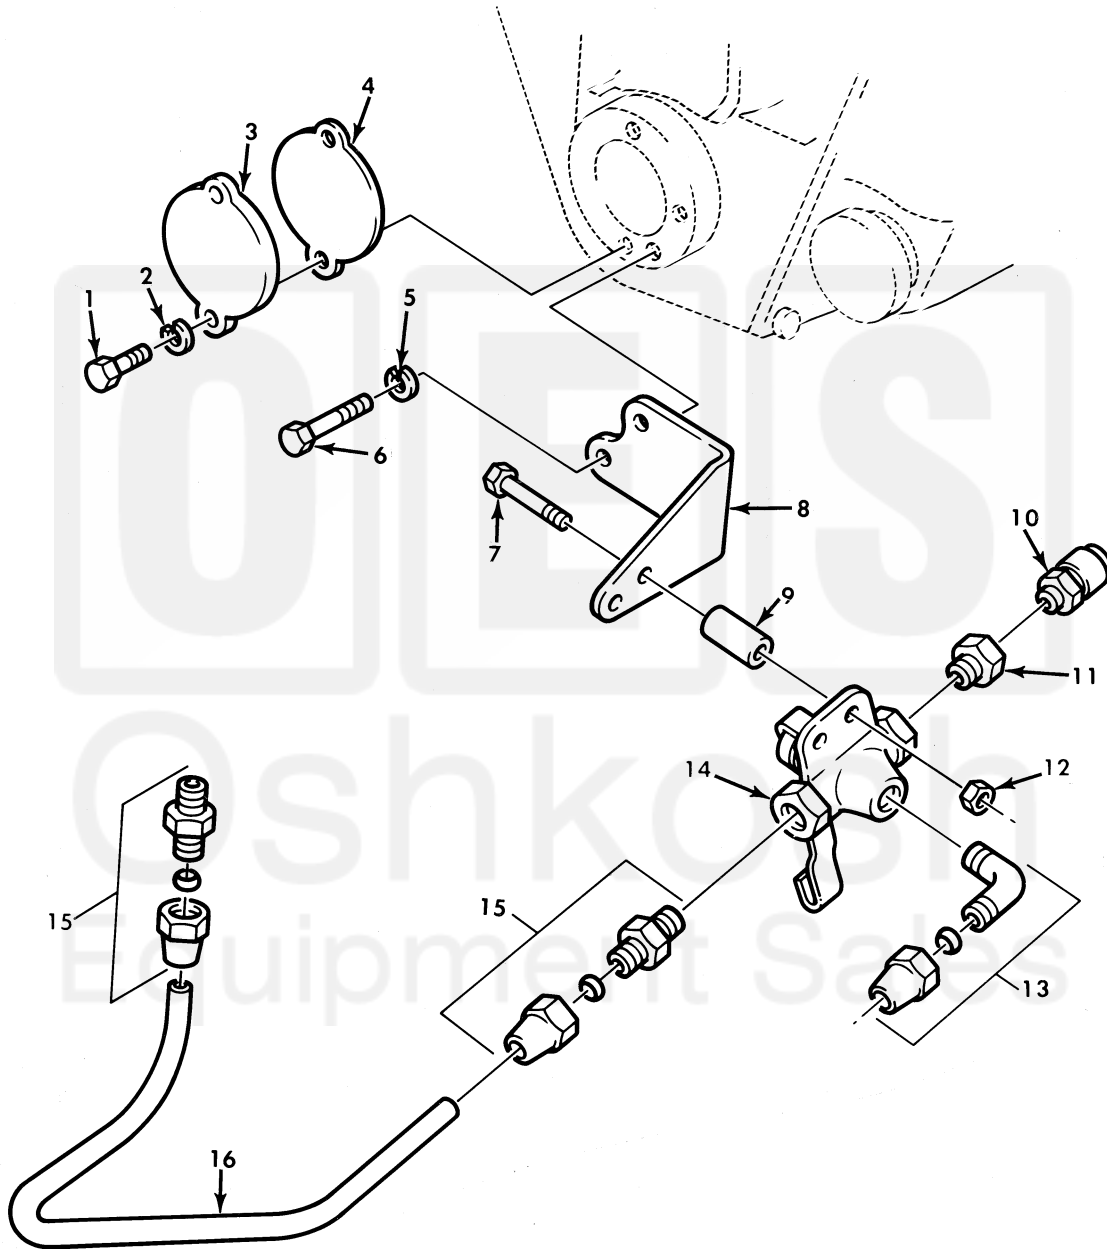

UNIT, DIRECT SUPPORT, AND GENERAL SUPPORT MAINTENANCE  
REPAIR PARTS AND SPECIAL TOOLS LIST  
TRUCK, 5-TON, 6X6, M809 SERIES TRUCKS (DIESEL)

Figure 69. Power Divider Governor Piping Valve.

(1) ITEM NO	(2) SMR CODE	(3) NSN	(4) CAGEC	(5) PART NUMBER	(6) DESCRIPTION AND USABLE ON CODE (UOC)	(7) QTY
GROUP 0308 ENGINE SPEED GOVERNOR AND CONTORLS						
FIG. 69 POWER DIVIDER GOVERNOR PIPING VALVE						
1	PAFZZ	5305-00-225-3838	96906	MS90725-4	SCREW,CAP,HEXAGON H..... UOC:622	2
2	PAFZZ	5310-00-582-5965	96906	MS35338-44	WASHER,LOCK..... UOC:622	2
3	PAFZZ	5340-00-405-1957	19207	10932100	COVER,ACCESS..... UOC:622	1
4	PAFZZ	5330-00-911-5621	19207	10932109	GASKET..... UOC:622	1
5	PAFZZ	5310-00-637-9541	96906	MS35338-46	WASHER,LOCK..... UOC:622	2
6	PAFZZ	5305-00-068-0511	80204	B1821BH038C125N	SCREW,CAP,HEXAGON H..... UOC:622	2
7	PAFZZ	5305-00-267-8956	96906	MS90727-12	SCREW,CAP,HEXAGON H..... UOC:622	2
8	PAFZZ	5340-00-405-9780	19207	10900074	BRACKET,ANGLE..... UOC:622	1
9	PAFZZ	5365-00-972-2637	19207	10899301	SPACER,SLEEVE..... UOC:622	2
10	PAFZZ	4820-00-726-4719	19207	5196397	VALVE,AIR PRESSURE..... UOC:622	1
11	PAFZZ	4730-00-480-5620	11862	444024	BUSHING,PIPE..... UOC:622	2
12	PAFZZ	5310-00-061-7325	96906	MS21045-4	NUT,SLFLKG HEXAGON..... UOC:622	2
13	PAFZZ	4730-00-069-1187	79146	H0169-6X4	ELBOW,PIPE TO TUBE..... UOC:622	1
14	PAFZZ	4820-00-808-6905	70411	SP2346CM	VALVE,PLUG..... UOC:622	1
15	PAFZZ	4730-00-069-1186	81343	6-4 120102BA	ADAPTER,STRAIGHT,PI..... UOC:622	2
16	MFFZZ		19207	8689208-11	TUBE,METALLIC MAKE FROM TUBE,P/N 305087-0116..... UOC:622	1

END OF FIGURE